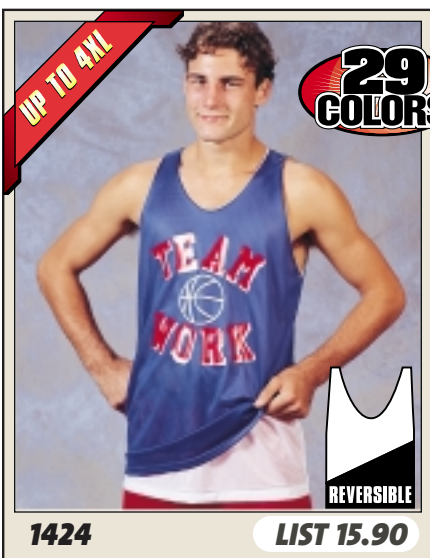

BASKETBALL

UP TO 4XL

29 COLORS

REVERSIBLE

1424

LIST 15.90

Style: Adult Reversible Basketball Jersey
Fabric: 100% nylon mini mesh- 2 ply
Features: Extra long body length
Available in 29 color combinations
Opens on bottom for easy lettering
Reinforced construction
Sizes: S - 4XL Add(2X-$4, 3X-$8, 4X-$12)
Same product for youth is: 1414 - Page 44