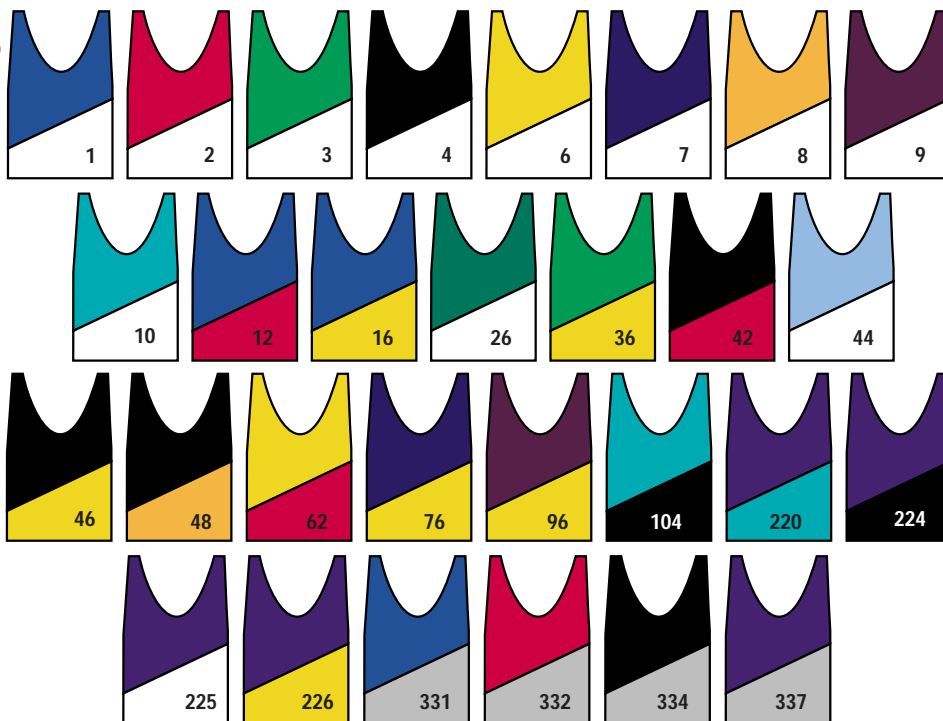

BODY COLORS

1 - Royal		8 - Orange	
2 - Scarlet		9 - Maroon	
3 - Kelly		10 - Teal	
4 - Black		22 - Purple	
5 - White		26 - Dk. Green	
6 - Gold		33 - Silver	
7 - Navy		44 - Col. Blue	

BASKETBALL

UP TO 4XL

29 COLORS

BODY COLORS/REVERSE	BODY COLORS/REVERSE
1 - Royal	White
2 - Scarlet	White
3 - Kelly	White
4 - Black	White
6 - Gold	White
7 - Navy	White
8 - Orange	White
9 - Maroon	White
10 - Teal	White
12 - Royal	Scarlet

BODY COLORS/REVERSE	BODY COLORS/REVERSE
16 - Royal	Gold
26 - Dk. Green	White
36 - Kelly	Gold
42 - Black	Scarlet
44 - Col. Blue	White
46 - Black	Gold
48 - Black	Orange
62 - Gold	Scarlet
76 - Navy	Gold
96 - Maroon	Gold

BODY COLORS/REVERSE	BODY COLORS/REVERSE
104 - Teal	Black
220 - Purple	Teal
224 - Purple	Black
225 - Purple	White
226 - Purple	Gold
331 - Royal	Silver
332 - Scarlet	Silver
334 - Black	Silver
337 - Navy	Silver