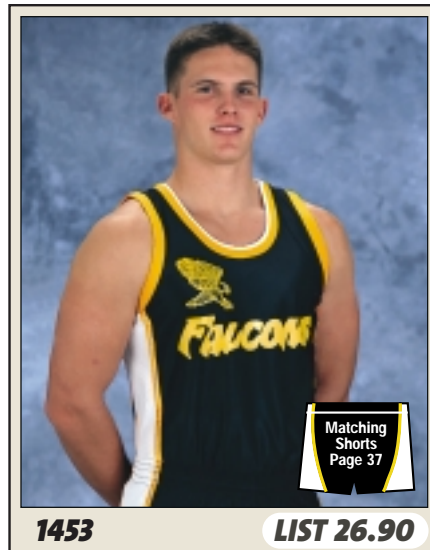

1443

LIST 24.90

Style: Women's Deluxe Basketball Jersey
 Fabric: Polyester dazzle cloth body with 2-ply polyester mesh side panels
 Features: Full cut length and body
 Three color construction with custom knit neck trim
 Two ply mesh side panels for game comfort and breathability
 Reinforced construction

Sizes: S - 2XL Add(2X-\$5)
 Same product for youth is: 1410 - Page 43

BODY COLORS	TRIM	SIDE PANELS
12 - Royal	Scarlet	White
16 - Royal	Gold	White
21 - Scarlet	Royal	White
24 - Scarlet	Black	White
42 - Black	Scarlet	White
46 - Black	Gold	White
51 - White	Royal	White
52 - White	Scarlet	White

HOME & AWAY

1443/1453

COLOR OPTIONS

ALL COLORS AVAILABLE IN BOTH
 WOMEN'S AND MEN'S

1453

LIST 26.90

Style: Men's Deluxe Basketball Jersey
 Fabric: Polyester dazzle cloth body with 2-ply polyester mesh side panels
 Features: Full cut length and body
 Three color construction with custom knit neck trim
 Two ply mesh side panels for game comfort and breathability
 Home and away color options
 Reinforced construction

Sizes: S - 3XL Add(2X-\$5, 3X-\$10)

Same product for youth is: 1419 - Page 43

BODY COLORS	TRIM	SIDE PANELS
54 - White	Black	White
56 - White	Gold	White
64 - Gold	Black	White
76 - Navy	Gold	White
104 - Teal	Black	White
226 - Purple	Gold	White
266 - Dk. Green	Gold	White