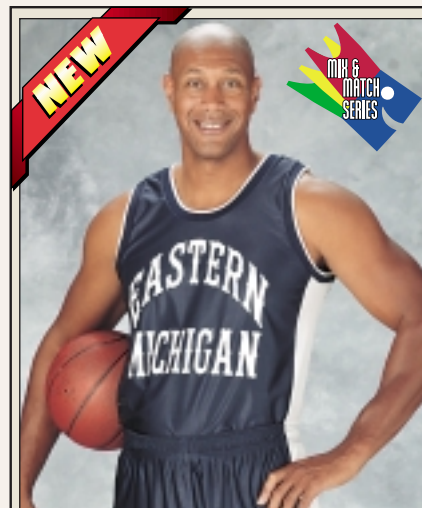

1457

LIST 23.90

Style: Men's Deluxe Basketball Jersey
Fabric: Polyester dazzle cloth body with 2-ply polyester mesh contrasting left side panel
Features: Full cut length and body
Two color construction with custom knit neck trim
Two-ply left side mesh panel for game comfort and breathability
Home and away color options
Reinforced construction

Sizes: S - 3XL Add(2X-$5, 3X-$10)
Similar product for youth is: 1467- Page 45

BODY COLORS INSET BODY COLORS INSET

1 - Royal	White	51 - White	Royal
2 - Scarlet	White	52 - White	Scarlet
4 - Black	White	54 - White	Black
6 - Gold	White	56 - White	Gold
7 - Navy	White	57 - White	Navy

1457 WITH 4455

1457 WITH 4457

1457 WITH 4454