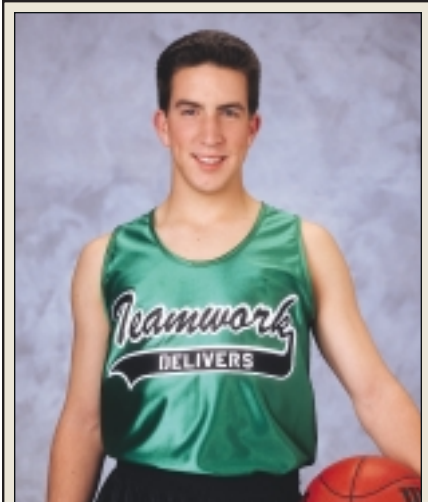

1428

LIST 16.90

Style: Adult Basketball Jersey
Fabric: Heavyweight bright polyester dazzle cloth
Features: Pro style athletic cut
Self trim
Reinforced construction

Sizes: S - 3XL Add(2X-$4, 3X-$8)
Same product for youth is: 1418 - Page 46

BODY COLORS

1 - Royal	7 - Navy
2 - Scarlet	9 - Maroon
3 - Kelly	10 - Teal
4 - Black	22 - Purple
5 - White	26 - Dk. Green
6 - Gold