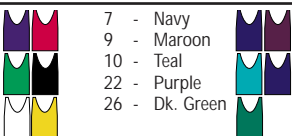

Sizes: S - 3XL Add(2X-\$5, 3X-\$10)
 Similar product for youth is: 1467- Page 45

BODY COLORS INSET BODY COLORS INSET

1 - Royal	White	51 - White	Royal
2 - Scarlet	White	52 - White	Scarlet
4 - Black	White	54 - White	Black
6 - Gold	White	56 - White	Gold
7 - Navy	White	57 - White	Navy

1457 WITH 4455

1457 WITH 4457

1457 WITH 4454

1428

LIST 16.90

Style: Adult Basketball Jersey
 Fabric: Heavyweight bright polyester dazzle cloth
 Features: Pro style athletic cut
 Self trim
 Reinforced construction

Sizes: S - 3XL Add(2X-\$4, 3X-\$8)
 Same product for youth is: 1418 - Page 46

BODY COLORS

1 - Royal	7 - Navy
2 - Scarlet	9 - Maroon
3 - Kelly	10 - Teal
4 - Black	22 - Purple
5 - White	26 - Dk. Green
6 - Gold	