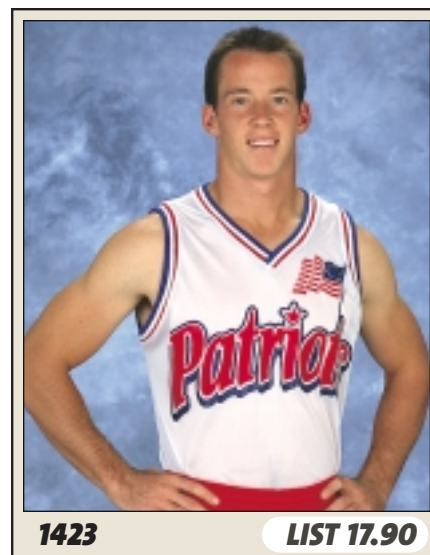

1423 LIST 17.90

Style: Adult Basketball Jersey
Fabric: 100% nylon mini mesh
Features: Full cut length and body
Three stripe contrast neck and sleeve trim
Reinforced construction

Sizes: S - 2XL Add(2X-$3)

BODY COLORS	TRIM
1 - Royal	White/Royal/White
2 - Scarlet	White/Scarlet/White
4 - Black	White/Black/White
5 - White	Scarlet/White/Royal
6 - Gold	White/Gold/White
7 - Navy	White/Navy/White