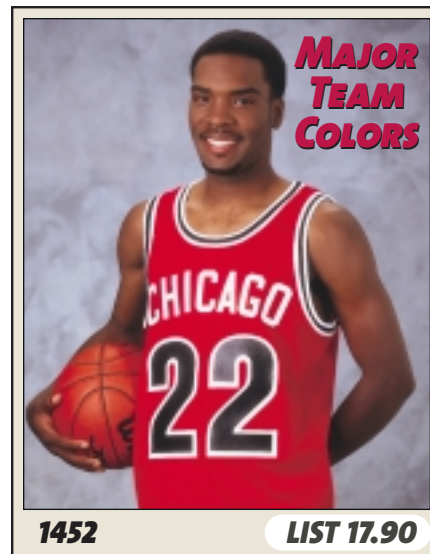

1452 LIST 17.90

Style: Adult "Major Team" Colors Basketball Jersey
Fabric: 70 denier texturized polyester mesh
Features: Pro style athletic cut
Trimmed in popular team colors
Reinforced construction

Sizes: S - 3XL Add(2X-$4, 3X-$8)

Same product for youth is: 1412 - Page 46

BODY COLORS	TRIM
13 - Royal	Kelly/White/Kelly
25 - Scarlet	White/Black/White
45 - Black	White/Black/Scarlet
54 - White	Black/Royal/Black
72 - Navy	Scarlet/White/Scarlet
104 - Teal	Cardinal/Gold/Black
225 - Purple	White/Gold/White
433 - Black	Silver/Black/Silver