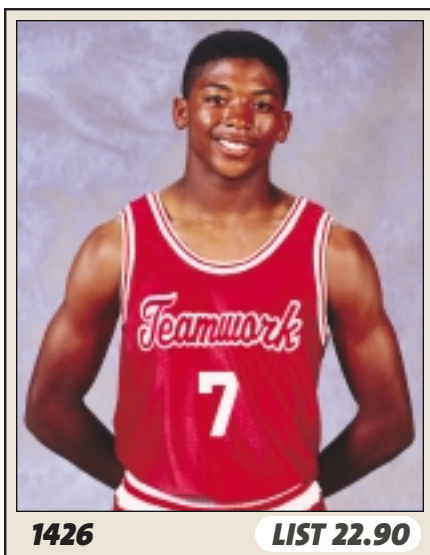

1426 LIST 22.90

Style: Adult Basketball Jersey
Fabric: Heavyweight bright polyester dazzle cloth
Features: Pro-style athletic cut
Contrasting two-color neck and sleeve trim
Reinforced construction

Sizes: S - 3XL Add(2X-$4, 3X-$8)

BODY COLORS	TRIM
1 - Royal	White/Royal/White
2 - Scarlet	White/Scarlet/White
4 - Black	White/Black/White
6 - Gold	White/Gold/White
7 - Navy	White/Navy/White
22 - Purple	White/Purple/White
51 - White	Royal/White/Royal
52 - White	Scarlet/White/Scarlet
54 - White	Black/White/Black
57 - White	Navy/White/Navy