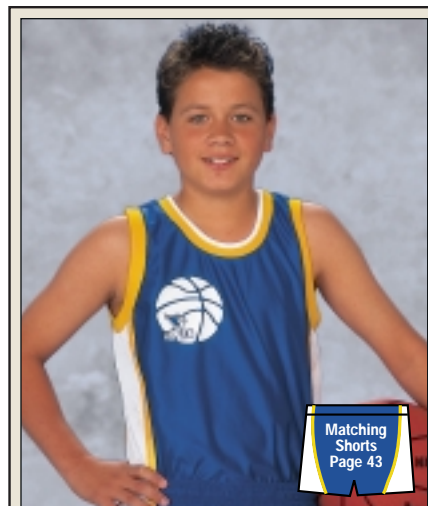

1419

LIST 23.90

Style: Boy's Deluxe Basketball Jersey
Fabric: Polyester dazzle cloth body with 2-ply polyester mesh side panels
Features: Full cut length and body
Three color construction with custom knit neck trim
Two ply mesh side panels for game comfort and breathability
Home and away color options
Reinforced construction
Sizes: S - L

Same product for adult is: 1453 - Page 37

BODY COLORS	TRIM	SIDE PANELS
54 - White	Black	White
56 - White	Gold	White
64 - Gold	Black	White
76 - Navy	Gold	White
104 - Teal	Black	White
226 - Purple	Gold	White
266 - Dk. Green	Gold	White