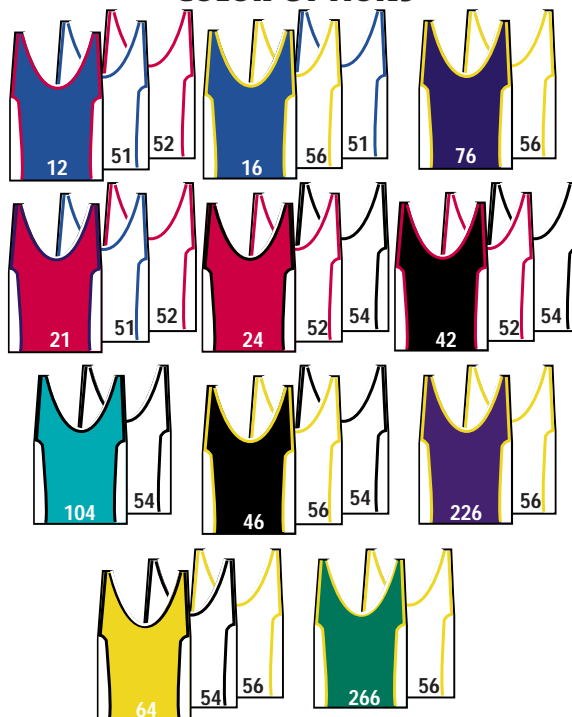

COLOR OPTIONS

ALL COLORS AVAILABLE IN BOTH GIRLS' AND BOYS'