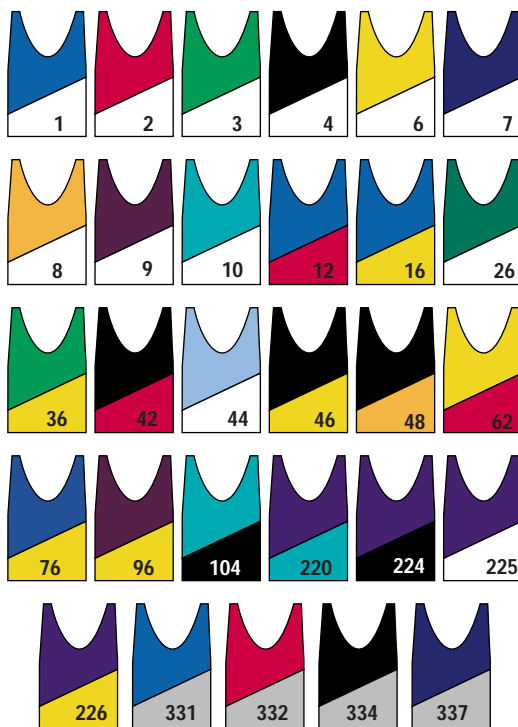

1414

LIST 12.90

Style: Youth Reversible Basketball Jersey  
 Fabric: 100% nylon mini mesh - 2 ply  
 Features: Extra long body length  
 Available in 29 color combinations  
 Opens on bottom for easy lettering  
 Reinforced construction

Sizes: S - L

Same product for adult is: 1424 - Page 36

BODY COLORS/REVERSE BODY COLORS/REVERSE

1 - Royal	White	10 - Teal	White
2 - Scarlet	White	12 - Royal	Scarlet
3 - Kelly	White	16 - Royal	Gold
4 - Black	White	26 - Dk. Green	White
6 - Gold	White	36 - Kelly	Gold
7 - Navy	White	42 - Black	Scarlet
8 - Orange	White	44 - Col. Blue	White
9 - Maroon	White	46 - Black	Gold

BODY COLOR SIDE PANELS TRIM

12 - Royal	White	Scarlet	
21 - Scarlet	White	Royal	
24 - Scarlet	White	Black	
42 - Black	White	Scarlet	
64 - Gold	White	Black	
72 - Navy	White	Scarlet	
266 - Dark Green	White	Gold	
334 - Silver	White	Black	

BODY COLORS

1 - Royal		8 - Orange	
2 - Scarlet		9 - Maroon	
3 - Kelly		10 - Teal	
4 - Black		22 - Purple	
5 - White		26 - Dk. Green	
6 - Gold		33 - Silver	
7 - Navy		44 - Col. Blue	