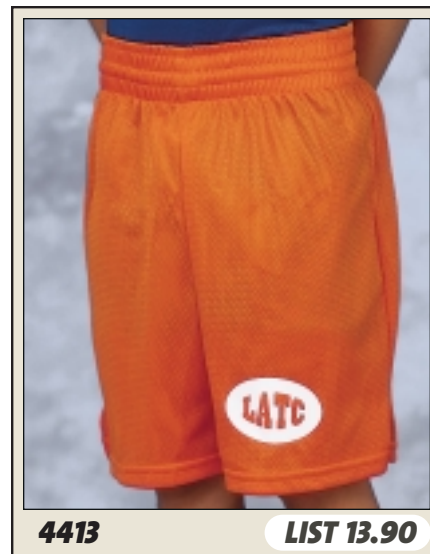

1418 LIST 13.90

Style: Youth Basketball Jersey
 Fabric: Heavyweight bright polyester dazzle cloth
 Features: Pro-style athletic cut
 Self trim
 Reinforced construction
 Sizes: S - L

Same product for adult is: 1428 - Page 38

BODY COLORS

1 - Royal		7 - Navy	
2 - Scarlet		9 - Maroon	
3 - Kelly		10 - Teal	
4 - Black		22 - Purple	
5 - White		26 - Dk. Green	
6 - Gold			

1412 LIST 14.90

Style: Youth "Major Team" Colors Basketball Jersey
 Fabric: 70 denier texturized polyester mesh
 Features: Pro style athletic cut
 Trimmed in popular team colors
 Reinforced construction
 Sizes: S - L

Same product for adult is: 1452 - Page 40

BODY COLORS TRIM

13 - Royal	Kelly/White/Kelly	
25 - Scarlet	White/Black/White	
45 - Black	White/Black/Scarlet	
54 - White	Black/Royal/Black	
72 - Navy	Scarlet/White/Scarlet	
104 - Teal	Cardinal/Gold/Black	
225 - Purple	White/Gold/White	
433 - Black	Silver/Black/Silver	

4413 LIST 13.90

Style: Youth Basketball Short
 Fabric: 100% nylon mini mesh - 2 ply
 Features: Collegiate cut - long and full with internal drawstring
 V-notch sides
 Durable 2" waistband
 Reinforced construction
 5" inseam
 Sizes: S - L