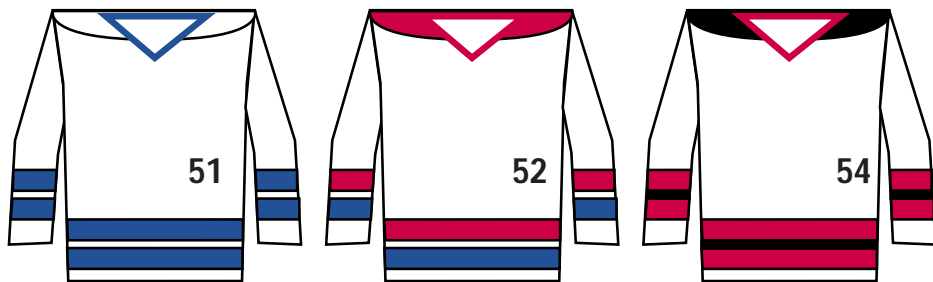

# MAJOR TEAM COLORS

**1525 - ADULT LIST 26.90**

Style: Adult Major Team Colors Hockey Jersey  
 Fabric: Heavyweight 150 denier texturized polyester mesh  
 Features: Multi color striping to match various team designs  
 Professional oversized hockey cut  
 Fully cover stitched shoulders at no extra cost  
 Sewn in body stripes for added durability  
 Fully reinforced construction

Sizes: XS - 2XL Add(2X-\$4)

BODY COLOR	YOKE	NECK	STRIPES
2 - Scarlet	Scarlet	Scarlet	White/Scarlet/White
8 - Orange	White	Black	Black/Orange/White
11 - Royal	Royal	Scarlet	White/Scarlet/White
17 - Royal	Navy	White	White/Gold/Navy
18 - Royal	Royal	Orange	Orange/Royal/White
24 - Scarlet	Scarlet	Black	White/Scarlet/Black
27 - Scarlet	Navy	Gold	White/Navy/Gold
43 - Black	Black	Kelly	White/Black/Kelly
46 - Black	Black	Gold	Gold/Black/White
51 - White	White	Royal	Royal/White/Royal
52 - White	Scarlet	Scarlet	Scarlet/White/Royal
54 - White	Black	Scarlet	Scarlet/Black/Scarlet
104 - Teal	Teal	Black	Silver/White/Black
433 - Black	Silver	Black	Gold/Silver/Gold