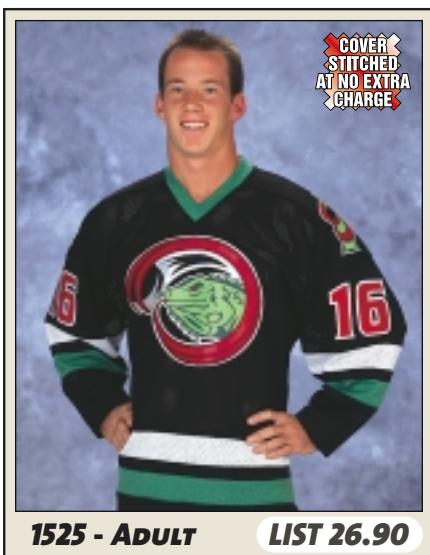

# MAJOR TEAM COLORS

**1525 - ADULT LIST 26.90**

Style: Adult Major Team Colors Hockey Jersey  
 Fabric: Heavyweight 150 denier texturized polyester mesh  
 Features: Multi color striping to match various team designs  
 Professional oversized hockey cut  
 Fully cover stitched shoulders at no extra cost  
 Sewn in body stripes for added durability  
 Fully reinforced construction

Sizes: XS - 2XL Add(2X-\$4)

BODY COLOR	YOKE	NECK	STRIPES
2 - Scarlet	Scarlet	Scarlet	White/Scarlet/White
8 - Orange	White	Black	Black/Orange/White
11 - Royal	Royal	Scarlet	White/Scarlet/White
17 - Royal	Navy	White	White/Gold/Navy
18 - Royal	Royal	Orange	Orange/Royal/White
24 - Scarlet	Scarlet	Black	White/Scarlet/Black
27 - Scarlet	Navy	Gold	White/Navy/Gold
43 - Black	Black	Kelly	White/Black/Kelly
46 - Black	Black	Gold	Gold/Black/White
51 - White	White	Royal	Royal/White/Royal
52 - White	Scarlet	Scarlet	Scarlet/White/Royal
54 - White	Black	Scarlet	Scarlet/Black/Scarlet
104 - Teal	Teal	Black	Silver/White/Black
433 - Black	Silver	Black	Gold/Silver/Gold