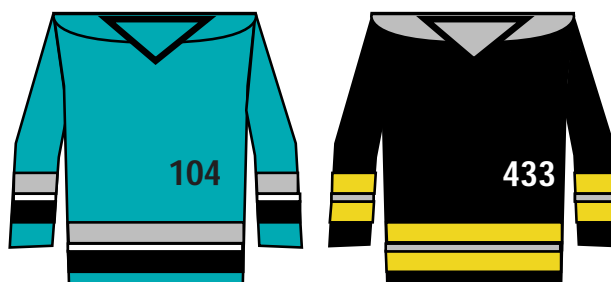

# MAJOR TEAM COLORS

**1525 - ADULT LIST 26.90**

Style: Adult Major Team Colors Hockey Jersey  
 Fabric: Heavyweight 150 denier texturized polyester mesh  
 Features: Multi color striping to match various team designs  
 Professional oversized hockey cut  
 Fully cover stitched shoulders at no extra cost  
 Sewn in body stripes for added durability  
 Fully reinforced construction

Sizes: XS - 2XL Add(2X-\$4)

BODY COLOR	YOKE	NECK	STRIPES
2 - Scarlet	Scarlet	Scarlet	White/Scarlet/White
8 - Orange	White	Black	Black/Orange/White
11 - Royal	Royal	Scarlet	White/Scarlet/White
17 - Royal	Navy	White	White/Gold/Navy
18 - Royal	Royal	Orange	Orange/Royal/White
24 - Scarlet	Scarlet	Black	White/Scarlet/Black
27 - Scarlet	Navy	Gold	White/Navy/Gold
43 - Black	Black	Kelly	White/Black/Kelly
46 - Black	Black	Gold	Gold/Black/White
51 - White	White	Royal	Royal/White/Royal
52 - White	Scarlet	Scarlet	Scarlet/White/Royal
54 - White	Black	Scarlet	Scarlet/Black/Scarlet
104 - Teal	Teal	Black	Silver/White/Black
433 - Black	Silver	Black	Gold/Silver/Gold