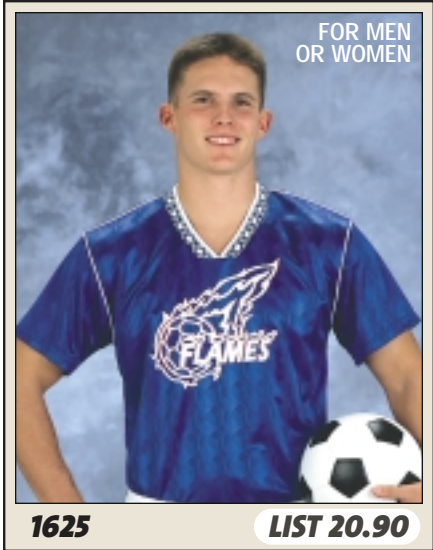

Style: "Flash" Adult Soccer Jersey
 Fabric: Ultra glow high sheen 100% polyester
 Features: Two color body construction
 Unique two color neck assembly
 Full athletic cut for competitive play
 Reinforced construction
 Sizes: S - 2XL Add(2X-\$4)
 Same product for youth is: 1661 - Page 29
BODY COLORS

- 12 - Royal/Scarlet
- 15 - Royal/White
- 24 - Scarlet/Black
- 45 - Black/White
- 61 - Gold/Royal
- 76 - Navy/Gold

Style: "Needle" Adult Soccer Jersey
 Fabric: Brighter, vibrant 100% polyester
 Features: Needle-out etched design
 Contrast collar and sleeves
 Full athletic cut for competitive play
 Reinforced construction
 Sizes: S - 2XL Add(2X-\$4)
 Same product for youth is: 1611 - Page 28
BODY / COLLAR

- 1 - Royal/White
- 3 - Kelly/White
- 5 - White/White
- 7 - Navy/White
- 22 - Purple/White
- 24 - Scarlet/Black
- 64 - Gold/Black
- 84 - Orange/Black
- 104 - Teal/Black
- 334 - Silver/Black
- 444 - Col. Blue/Black

- 51 - White/Royal
- 52 - White/Scarlet
- 53 - White/Kelly
- 54 - White/Black
- 56 - White/Gold
- 57 - White/Navy
- 510 - White/Teal
- 522 - White/Purple
- 533 - White/Silver

Style: "Splash" Adult Soccer Jersey
 Fabric: 100% high luster jacquard patterned polyester
 Features: Custom knit two color patterned collar trim
 Contrast color shoulder and sleeve piping
 Full athletic cut for competitive play
 Sizes: S - 2XL Add(2X-\$4)
 Same product for youth is: 1615 - Page 28
BODY / PIPING AND COLLAR