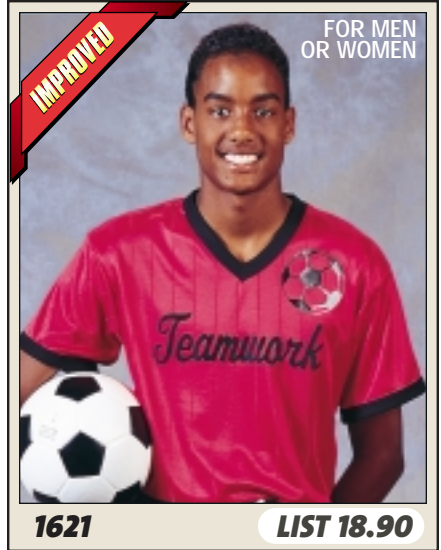

Style: "Flash" Adult Soccer Jersey
 Fabric: Ultra glow high sheen 100% polyester
 Features: Two color body construction
 Unique two color neck assembly
 Full athletic cut for competitive play
 Reinforced construction
 Sizes: S - 2XL Add(2X-\$4)
 Same product for youth is: 1661 - Page 29
BODY COLORS

- 12 - Royal/Scarlet
- 15 - Royal/White
- 24 - Scarlet/Black
- 45 - Black/White
- 61 - Gold/Royal
- 76 - Navy/Gold

Style: "Needle" Adult Soccer Jersey
 Fabric: Brighter, vibrant 100% polyester
 Features: Needle-out etched design
 Contrast collar and sleeves
 Full athletic cut for competitive play
 Reinforced construction
 Sizes: S - 2XL Add(2X-\$4)
 Same product for youth is: 1611 - Page 28
BODY / COLLAR