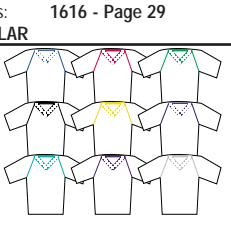

Style: "Lightning" Adult Soccer Jersey
Fabric: 100% high luster diamond polyester jacquard
Features: Custom knit two color diamond patterned collar trim
Raglan sleeve design
Contrast color sleeve piping
Full athletic cut for competitive play
Reinforced construction
Sizes: S - 2XL Add(2X-$4)
Same product for youth is: 1616 - Page 29
BODY / PIPING AND COLLAR

- 51 - White/Royal
- 52 - White/Scarlet
- 53 - White/Kelly
- 54 - White/Black
- 56 - White/Gold
- 57 - White/Navy
- 510 - White/Teal
- 522 - White/Purple
- 533 - White/Silver