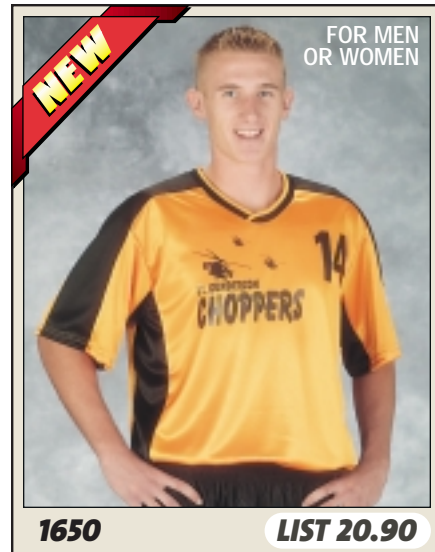

14 COLORS

FOR MEN OR WOMEN

1629 LIST 15.90

Style: "Cascade" Adult Soccer Jersey
 Fabric: Medium weight 100% polyester patterned jacquard
 Features: Unique angled drop-stripe fabric design
 Contrast two-color collar
 Full athletic cut for competitive play
 Reinforced construction

Sizes: S - 2XL Add(2X-\$4)

Same product for youth is: 1619 - Page 28

BODY COLOR	COLLAR	BODY COLOR	COLLAR
1 - Royal	White/Royal	9 - Maroon	White/Maroon
2 - Scarlet	White/Scarlet	10 - Teal	White/Teal
36 - Kelly	Gold/Kelly	22 - Purple	White/Purple
4 - Black	White/Black	26 - Dark Green	White/Dark Green
5 - White	White	84 - Orange	Black/Orange
64 - Gold	Black/Gold	339 - Silver	Maroon/Silver
7 - Navy	White/Navy	444 - Col. Blue	Black/Col. Blue

FOR MEN OR WOMEN

1650 LIST 20.90

Style: "Defender" Adult Soccer Jersey
 Fabric: Ultra glow high sheen 100% polyester
 Features: Two color body construction
 Two color scoop ribbed neck
 Full athletic cut for competitive play
 Reinforced construction

Sizes: S - 2XL Add(2X-\$4)

Same product for youth is: 1660 - Page 28

BODY COLOR	OUTLINE
15 - Royal	White
24 - Scarlet	Black
25 - Scarlet	White
45 - Black	White
51 - White	Royal
52 - White	Scarlet
54 - White	Black
64 - Gold	Black
75 - Navy	White
334 - Silver	Black