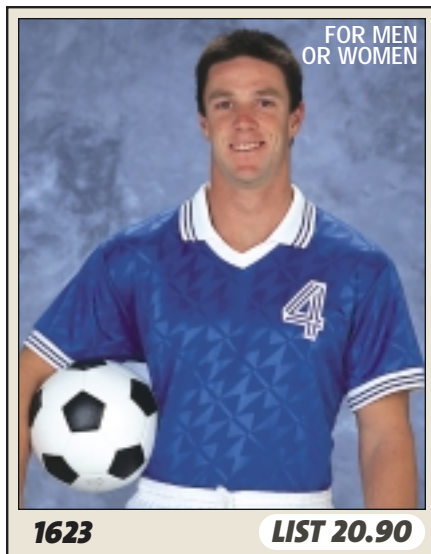

1443

LIST 24.90

Style: Women's Deluxe Soccer Jersey
 Fabric: Polyester dazzle cloth body with 2-ply polyester mesh side panels
 Features: Full cut length and body
 Three color construction with custom knit neck trim
 Two ply mesh side panels for game comfort and breathability
 Reinforced construction

Sizes: S - 2XL Add(2X-\$5)
 Same product for youth is: 1410 - Page 28

BODY COLOR	TRIM	SIDE PANELS
12 - Royal	Scarlet	White
16 - Royal	Gold	White
21 - Scarlet	Royal	White
24 - Scarlet	Black	White
42 - Black	Scarlet	White
46 - Black	Gold	White
51 - White	Royal	White
52 - White	Scarlet	White
54 - White	Black	White
56 - White	Gold	White
64 - Gold	Black	White
76 - Navy	Gold	White
104 - Teal	Black	White
226 - Purple	Gold	White
266 - Dk. Green	Gold	White

Sizes: XS - 2XL Add(2X-\$4)

- BODY**
- 1 - Royal
 - 2 - Scarlet
 - 3 - Kelly
 - 4 - Black
 - 6 - Gold
 - 10 - Teal
 - 22 - Purple
 - 33 - Silver

1624

LIST 20.90

Style: Adult Reversible Crew Neck Soccer Jersey
 Fabric: 100% nylon mini mesh - 2 ply
 Features: Extra long body length
 Versatile, two color design
 Reinforced construction

Sizes: S - 2XL Add(2X-\$5)

BODY COLORS **COLLAR & CUFF STRIPES**

- 24 - Scarlet/Black Scarlet
- 64 - Gold/Black Gold

Adult Jersey: S (34-36), M (38-40), L (42-44), XL (46-48), 2XL (50-52), 3XL (54-56)

Women's Jersey: S (34-36), M (36-38), L (38-40), XL (40-42), 2XL (42-44)