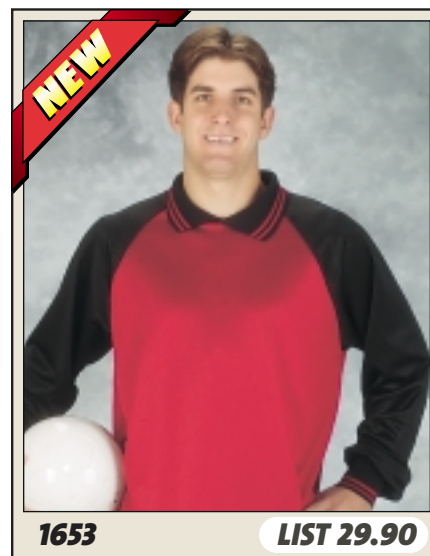

1653

LIST 29.90

Style: Soccer Goalie Jersey
Fabric: Ultra glow high sheen 100% polyester
Features: Contrast two-color collar
Ultra glow polyester shoulders
Full length sleeves
Waffle cut padded forearm
Athletic cut for competitive play
Reinforced construction

Sizes: S - 2XL Add(2X-$5)

BODY COLORS   **COLLAR & CUFF STRIPES**

- 24 - Scarlet/Black   Scarlet
- 64 - Gold/Black   Gold

Adult Jersey: S (34-36), M (38-40), L (42-44), XL (46-48), 2XL (50-52), 3XL (54-56)

Women's Jersey: S (34-36), M (36-38), L (38-40), XL (40-42), 2XL (42-44)