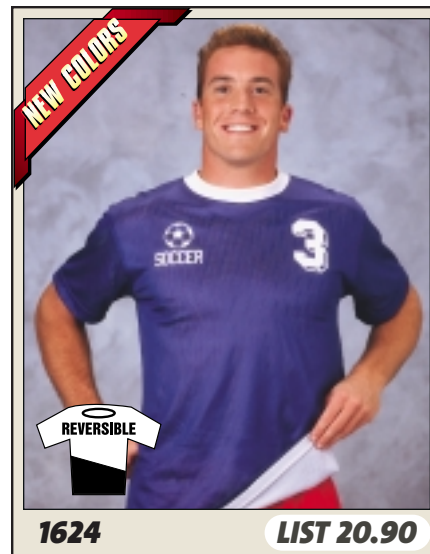

1443

LIST 24.90

Style: Women's Deluxe Soccer Jersey
 Fabric: Polyester dazzle cloth body with 2-ply polyester mesh side panels
 Features: Full cut length and body
 Three color construction with custom knit neck trim
 Two ply mesh side panels for game comfort and breathability
 Reinforced construction

Sizes: S - 2XL Add(2X-\$5)
 Same product for youth is: 1410 - Page 28

BODY COLOR	TRIM	SIDE PANELS
12 - Royal	Scarlet	White
16 - Royal	Gold	White
21 - Scarlet	Royal	White
24 - Scarlet	Black	White
42 - Black	Scarlet	White
46 - Black	Gold	White
51 - White	Royal	White
52 - White	Scarlet	White
54 - White	Black	White
56 - White	Gold	White
64 - Gold	Black	White
76 - Navy	Gold	White
104 - Teal	Black	White
226 - Purple	Gold	White
266 - Dk. Green	Gold	White

1623

LIST 20.90

Style: "Striker" Adult Soccer Jersey
 Fabric: 100% jacquard knit patterned polyester
 Features: Custom knit two stripe patterned collar
 Matching two stripe sleeve trim
 Full athletic cut for competitive play
 Reinforced construction

Sizes: XS - 2XL Add(2X-\$4)

- BODY**
- 1 - Royal
 - 2 - Scarlet
 - 3 - Kelly
 - 4 - Black
 - 6 - Gold
 - 10 - Teal
 - 22 - Purple
 - 33 - Silver

1624

LIST 20.90

Style: Adult Reversible Crew Neck Soccer Jersey
 Fabric: 100% nylon mini mesh - 2 ply
 Features: Extra long body length
 Versatile, two color design
 Reinforced construction