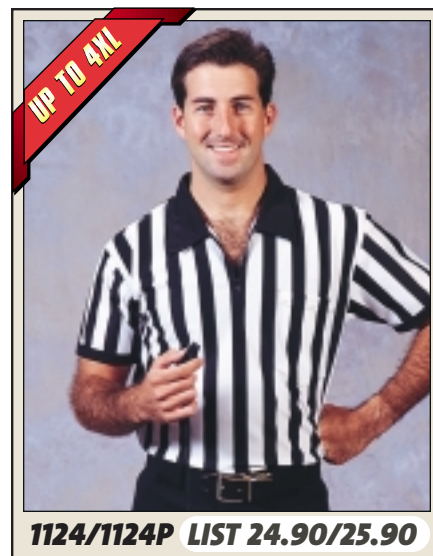

1127/1128 LIST 28.90

Style: Adult Pro-Style Umpire's shirt
 Fabric: Polyester Air mesh
 Features: Moisture absorbent finish
 Soil release fabric
 Authentic 3 button placket
 Generous sizing
 Knit 3 color collar
 Front pocket
 Colorfast to hold color
 Teamwork logo

Sizes: S- 4XL Add(2X-\$4, 3X-\$8, 4X-\$12)

BODY COLOR

2 - Scarlet 
 7 - Navy 
 44 - Col. Blue 
 1128 - Columbia Blue only - with no front pocket

1124/1124P LIST 24.90/25.90

Style: Adult Official's Jersey
 Fabric: 70% polyester / 30% Cotton
 Features: Nylon half zipper front
 Short Sleeves
 Fully lined collar
 Black sleeve trim
 1124P includes left chest pocket
 Reinforced construction

Sizes: S - 4XL Add(2X-\$4, 3X-\$8, 4X-\$12)

BODY COLORS

4 - Black/White

1122 LIST 20.90

Style: Adult Soccer Official's Jersey
 Fabric: 100% warp knit polyester
 Features: Nylon half zipper front
 Two chest pockets with flaps and pen sleeve
 Fully lined collar
 White sleeve trim
 Reinforced construction

Sizes: 28, 30, 32, 34, 36, 38, 40, 42, 44 Add (44-\$4)

BODY COLOR

5 - White

Adult Short: S (28-30), M (32-34), L (36-38), XL (40-42), 2XL (44-46), 3XL (48-50)
 Adult Jersey: S (34-36), M (38-40), L (42-44), XL (46-48), 2XL (50-52), 3XL (54-56), 4XL (58-60)
 Adult Pant: S (28-30), M (32-34), L (36-38), XL (40-42), 2XL (44-46), 3XL (48-50)