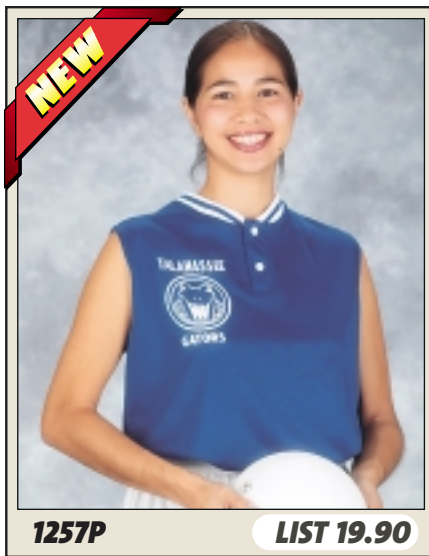

# VOLLEYBALL

**1444**

**LIST 21.90**

Style: Women's Deluxe "Cap Sleeve" Dazzle Jersey  
 Fabric: Polyester heavyweight bright dazzle cloth  
 Features: Three color design  
 Reinforced construction

Sizes: S - 2XL Add (2X-\$5)  
 Same product for youth is: 1460 - Page 44

BODY COLORS	SIDE PANELS	TRIM
12 - Royal	White	Scarlet
21 - Scarlet	White	Royal
24 - Scarlet	White	Black
42 - Black	White	Scarlet
64 - Gold	White	Black
72 - Navy	White	Scarlet
266 - Dark Green	White	Gold
334 - Silver	White	Black

**1443**

**LIST 24.90**

Style: Women's Deluxe Volleyball Jersey  
 Fabric: Polyester dazzle cloth body with 2-ply polyester mesh side panels  
 Features: Full cut length and body  
 Three color construction with custom knit neck trim  
 Two ply mesh side panels for game comfort and breathability  
 Home and away color options  
 Reinforced construction

Sizes: S - 2XL Add(2X-\$5)  
 Same product for youth is: 1410 - Page 43

BODY COLOR	TRIM	SIDE PANELS
12 - Royal	Scarlet	White
16 - Royal	Gold	White
21 - Scarlet	Royal	White
24 - Scarlet	Black	White
42 - Black	Scarlet	White
46 - Black	Gold	White
51 - White	Royal	White
52 - White	Scarlet	White